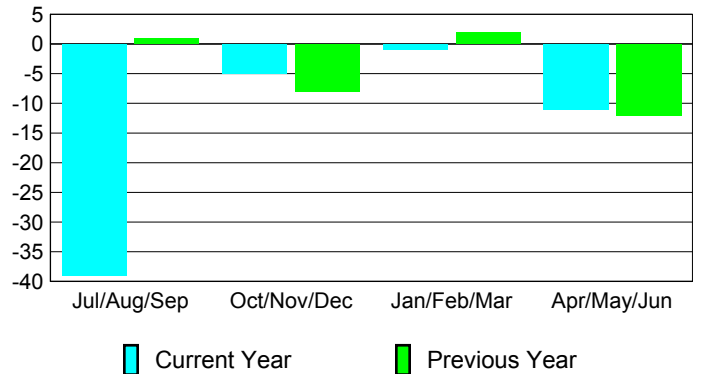

Membership Results 2008-2009

Membership 2007-2008

Month	Net Memb Goal	Actual New Memb	Actual Dropped Memb	Gain/Loss of Memb	Gain/Loss of Memb
Jul/Aug/Sep	0	4	-43	-39	1
Oct/Nov/Dec	10	41	-46	-5	-8
Jan/Feb/Mar	10	13	-14	-1	2
Apr/May/June	20	64	-75	-11	-12
Totals	40	122	-178	-56	-17

Membership Results 2008-2009

Goal, New, Dropped, Gain/Loss

Comparison of Membership Gain/Loss

Current Year Compared to the Previous Year

Gender Comparison 2008-2009

Jul/Aug/Sep

Oct/Nov/Dec

Jan/Feb/Mar

Apr/May/June

Male

Female