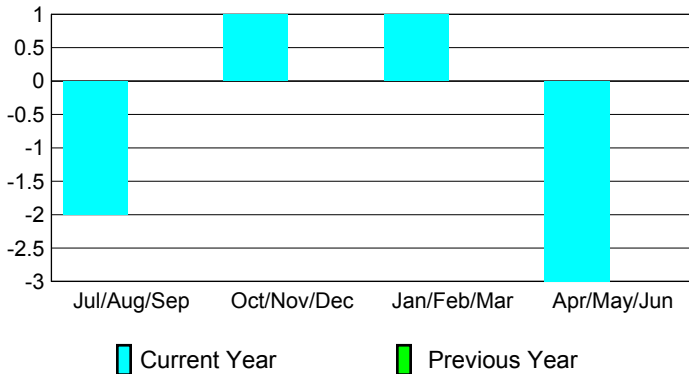

2008-2009 GMT Quarterly Report for District (or Undistricted) **District 103IP**

GMT: **JACQUES 'JACK' VERBEKE**

Location: **FRANCE**

GMT CA: **4**

CLUBS

Club Results 2008-2009

Clubs 2007-2008

Month	New Club Goal	Actual New Clubs	Actual Dropped Clubs	Gain/Loss of Clubs	Gain/Loss of Clubs
Jul/Aug/Sep	0	0	-2	-2	0
Oct/Nov/Dec	0	0	1	1	0
Jan/Feb/Mar	1	0	1	1	0
Apr/May/June	1	1	-4	-3	0
Totals	2	1	-4	-3	0

Club Results 2008-2009

Goal, New, Dropped, Gain/Loss

Comparison of Club Gain/Loss

Current Year Compared to the Previous Year

YTD Status Quo Clubs 2008-2009

Status Quo Clubs Compared to Status Quo Members

MEMBERSHIP