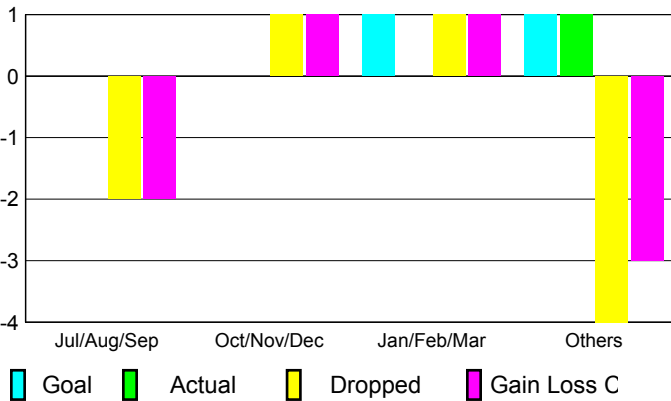

2008-2009 GMT Quarterly Report for District (or Undistricted) **District 103IP**

GMT: **JACQUES 'JACK' VERBEKE**

Location: **FRANCE**

GMT CA: **4**

CLUBS

Club Results 2008-2009

Clubs 2007-2008

Month	New Club Goal	Actual New Clubs	Actual Dropped Clubs	Gain/Loss of Clubs	Gain/Loss of Clubs
Jul/Aug/Sep	0	0	-2	-2	0
Oct/Nov/Dec	0	0	1	1	0
Jan/Feb/Mar	1	0	1	1	0
Apr/May/June	1	1	-4	-3	0
Totals	2	1	-4	-3	0

Club Results 2008-2009

Goal, New, Dropped, Gain/Loss

Comparison of Club Gain/Loss

Current Year Compared to the Previous Year

YTD Status Quo Clubs 2008-2009

Status Quo Clubs Compared to Status Quo Members

MEMBERSHIP

Membership Results 2008-2009

Membership 2007-2008

Month	Net Memb Goal	Actual New Memb	Actual Dropped Memb	Gain/Loss of Memb	Gain/Loss of Memb
Jul/Aug/Sep	0	4	-43	-39	1
Oct/Nov/Dec	10	41	-46	-5	-8
Jan/Feb/Mar	10	13	-14	-1	2
Apr/May/June	20	64	-75	-11	-12
Totals	40	122	-178	-56	-17